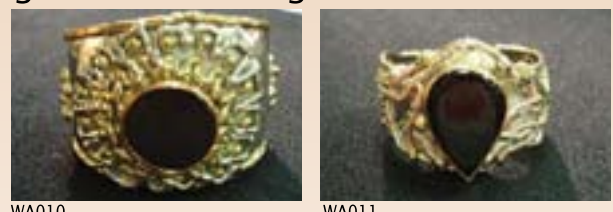

WA005

WA006

Small Tri-Metal Bangles \$19.00

WA007

WA008

WA009

Large Tri-Metal Bangle with Stone \$39.00

WA010