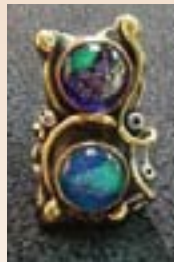

Chokers
sold separately!
See below.

Tri-Metal Chokers \$26.00

WA033 - U-SHAPED CHOKER

WA034 - ROUND CHOKER

Tri-Metal Necklace \$79.00

WA035

Tri-Metal Dichroic
Ring \$59.00

WA036